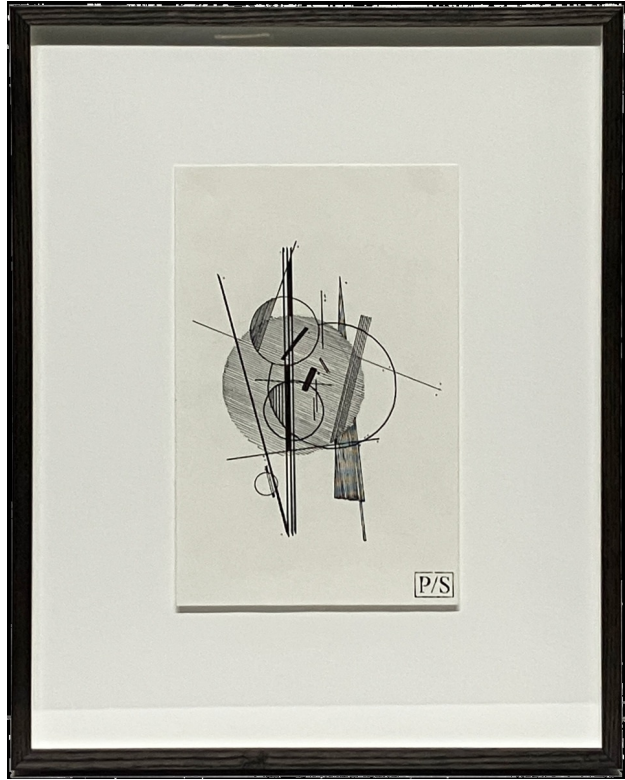

Paarshav Shah (Indian, Born 2002)
Composition #5, 2022
Ink on paper
5 1/2 x 8 1/2 inches (framed 11 1/2 x 14 1/2 inches)
Stamped signature P/S, lower right
#18568

Paarshav Shah

Paarshav Shah is undeniably infatuated by the order and chaos that constructs our vast universe. He enjoys exploring the nature of duality, by abstracting juxtaposed concepts, to find a new vision. A new way of seeing something so complex, broken down into the most primitive forms.

He is driven to push his artistic bounds by focusing on sheer attention to detail. It is his belief that a piece of art can only be called a masterpiece if the artist has placed a great emphasis on attention to detail, allowing the viewer to rediscover the painting every time.