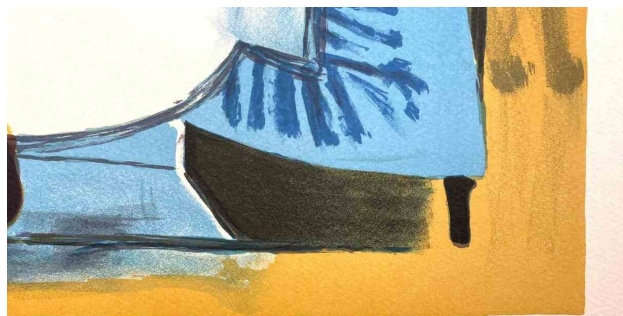

(after) Pablo Picasso (Spanish, 1881 - 1973)

Paloma en bleu, 1979-1982

Lithograph on Arches Paper

29 1/2 x 21 1/4 inches

Signed and numbered in pencil by Marina Picasso; embossed with estate and chromist's seal along with printed legend on

reverse: ©Alvah Cummins, 1982

Edition: 129/500

#18222

collection mauro Vicens.

129/500

Limited edition re-creation of an oil on plywood entitled "Paloma en bleu" by Pablo Picasso created in 1952. Approved by the Heirs of Pablo Picasso.

Edition à tirage limité, re-creation de huile sur contre-plaqué intitulée "Paloma en bleu" de Pablo Picasso créée en 1952. Approuvé par les descendants de Pablo Picasso.

© INTERNATIONAL MASTERS GROUP, 1979